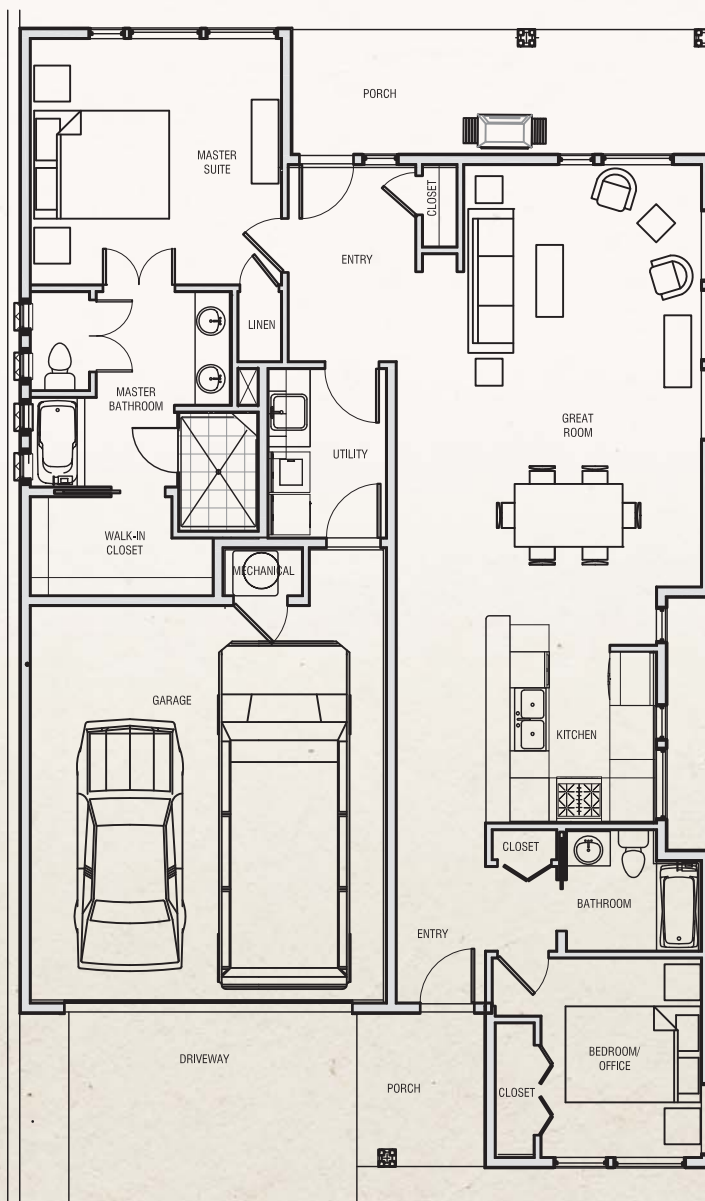

Floor Plan

Not to Scale

Live Connected. Live Well.

Corner of Highland Blvd & Knolls Drive
Bozeman, Montana 59718 406.522.7084

www.TheKnollsAtHillcrest.com