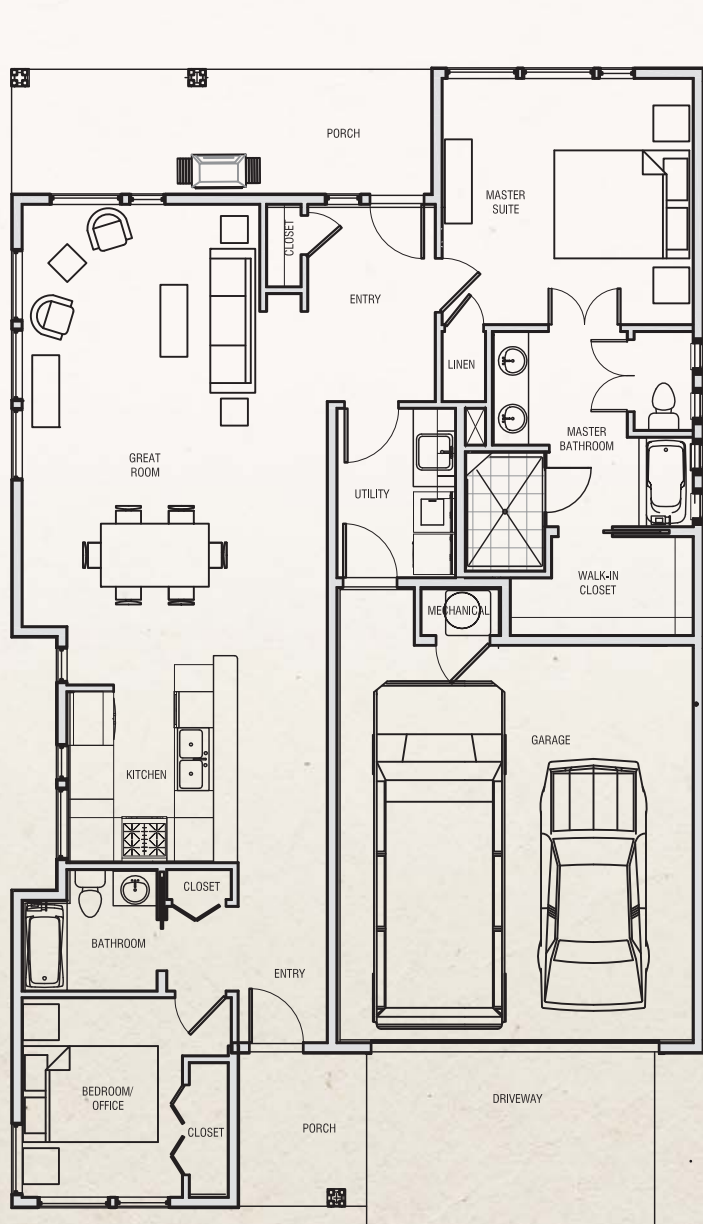

Meadowrue

HOME PLANS & FEATURES

2 Bedroom, 2 Bath

Living Area: 1,479 Sq. Ft.

THE KNOLLS

AT HILLCREST

Floor Plan

Not to Scale

Live Connected. Live Well.

Corner of Highland Blvd & Knolls Drive
Bozeman, Montana 59718 406.522.7084

www.TheKnollsAtHillcrest.com

Meadowrue

HOME PLANS & FEATURES

2 Bedroom, 2 Bath

Living Area: 1,479 Sq. Ft.