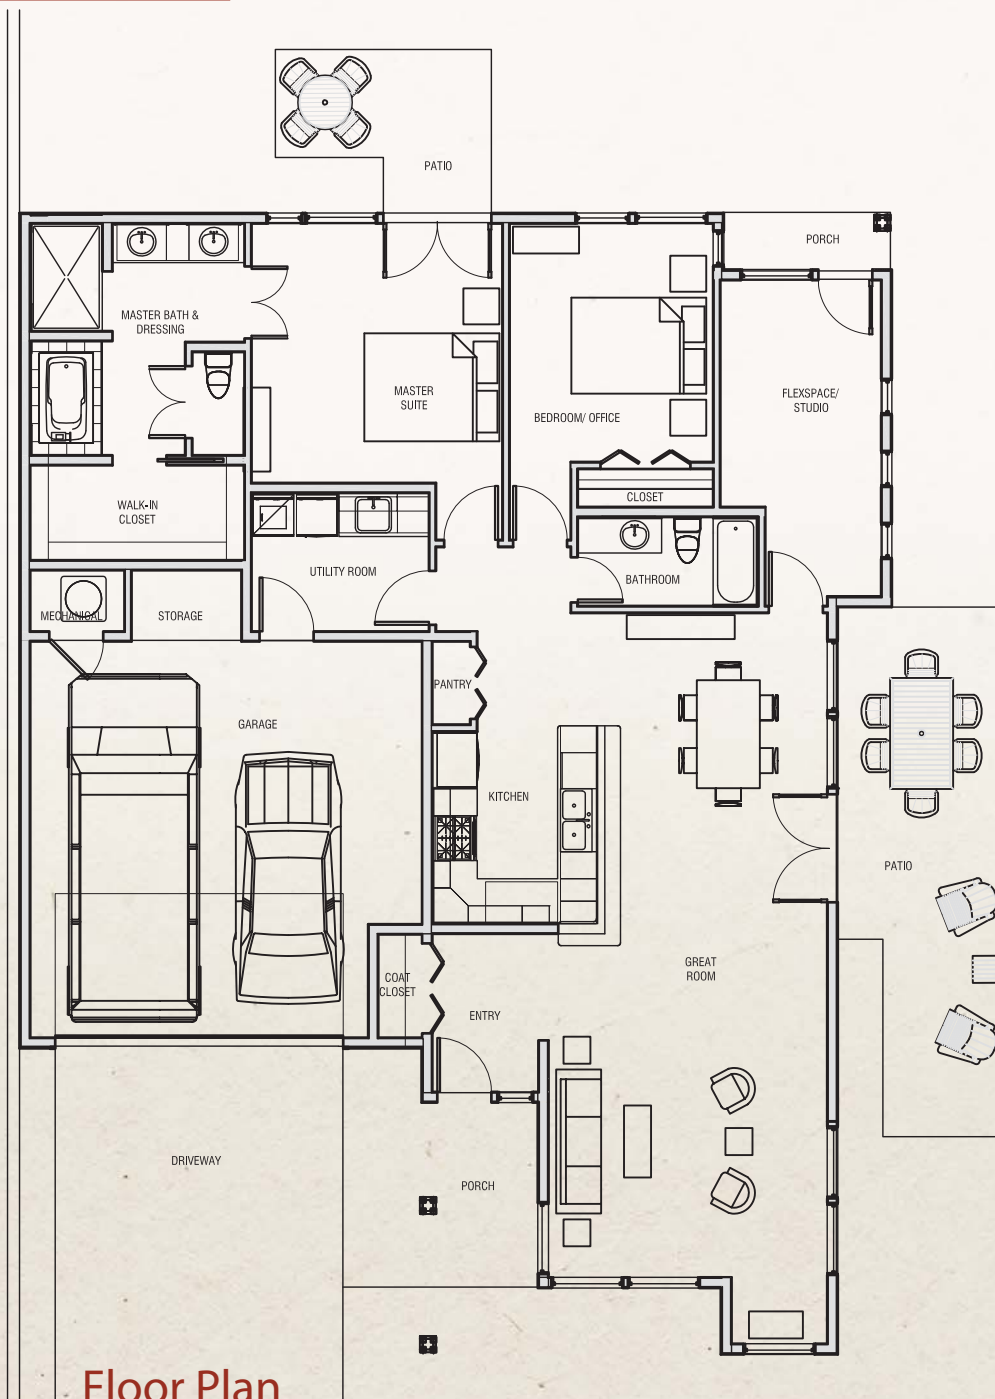

Floor Plan

Not to Scale

Live Connected. Live Well.

Corner of Highland Blvd & Knolls Drive
Bozeman, Montana 59718 406.522.7084

www.TheKnollsAtHillcrest.com