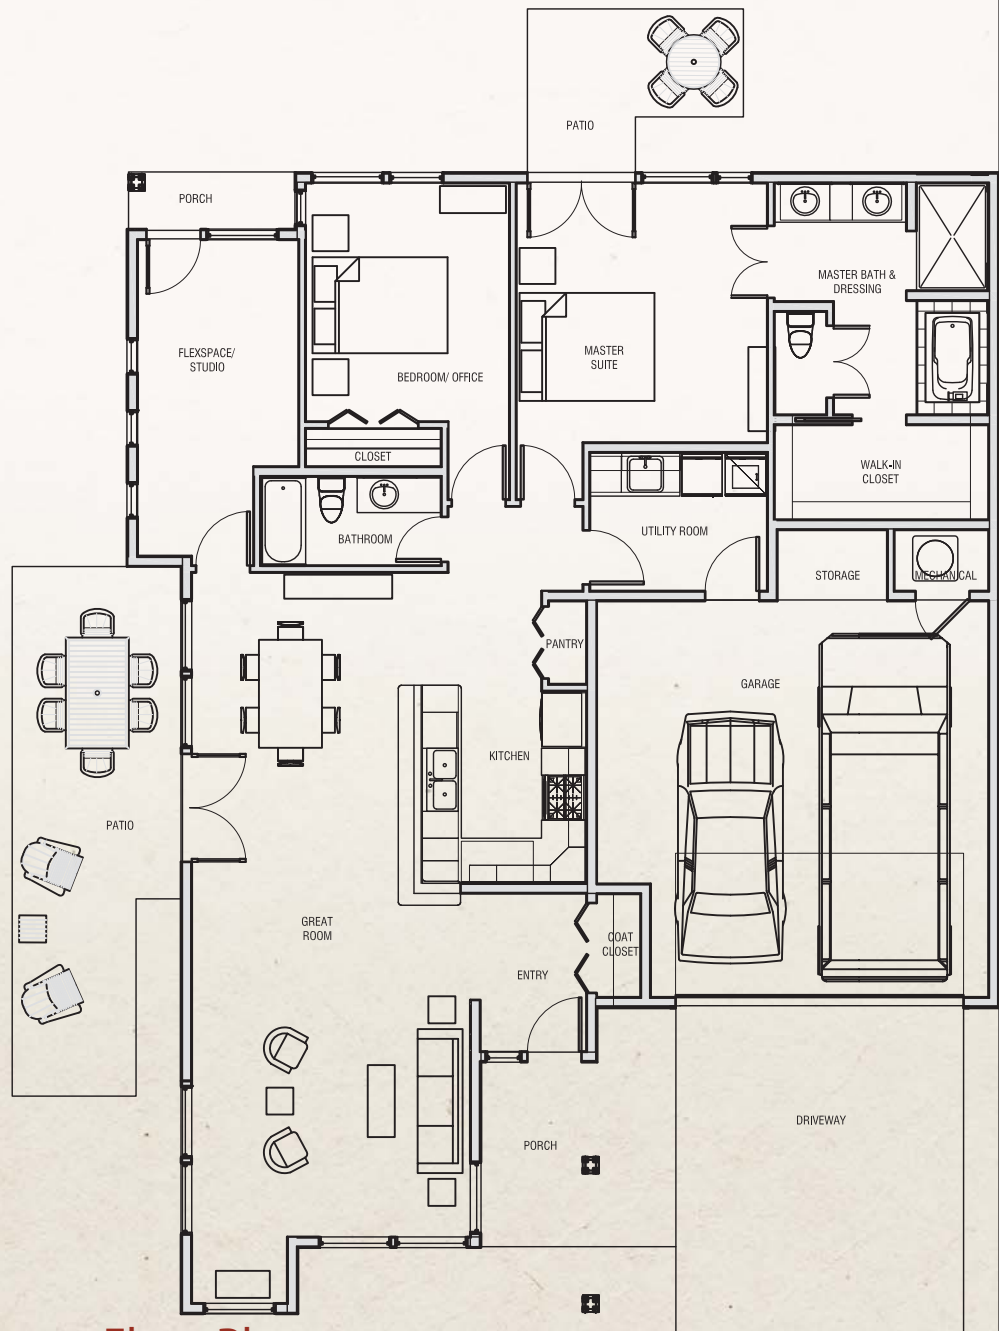

Laurel

HOME PLANS & FEATURES

2 Bedroom + Office, 2 Bath

Living Area: 1,869 Sq. Ft.

THE KNOLLS

AT HILLCREST

Floor Plan

Not to Scale

Live Connected. Live Well.

Corner of Highland Blvd & Knolls Drive
Bozeman, Montana 59718 406.522.7084

www.TheKnollsAtHillcrest.com

Laurel

HOME PLANS & FEATURES

2 Bedroom + Office, 2 Bath

Living Area: 1,869 Sq. Ft.