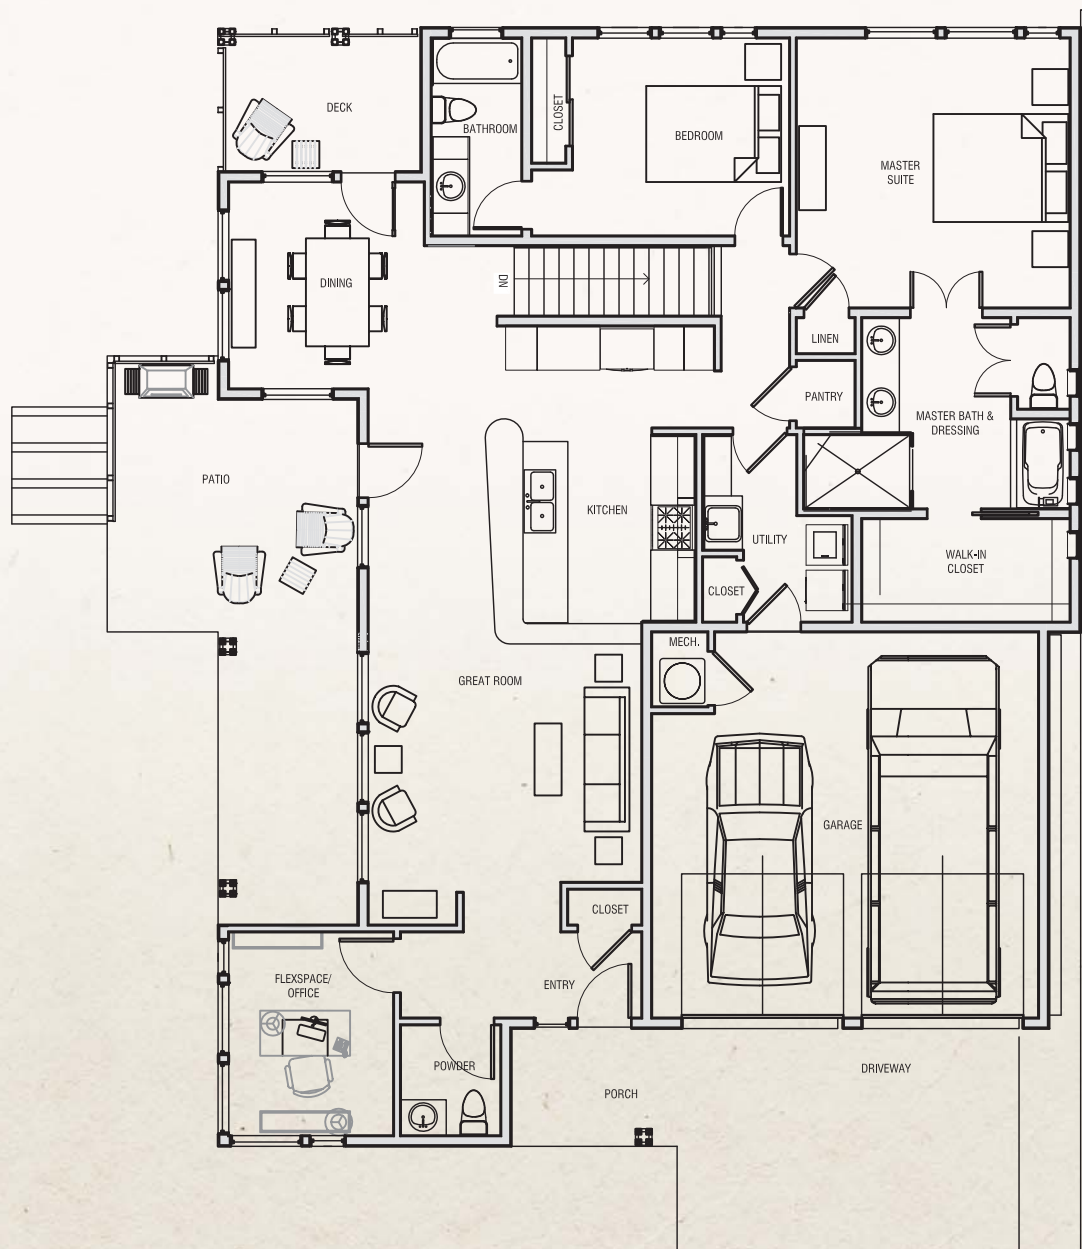

Gentian

HOME PLANS & FEATURES

4/5 Bedroom, 3.5/4 Bath

Living Area: 3,362 Sq. Ft.

THE KNOLLS

AT HILLCREST

Main Floor Plan (See other side for Lower Level Plan)

Not to Scale

Live Connected. Live Well.

Corner of Highland Blvd & Knolls Drive
Bozeman, Montana 59718 406.522.7084

www.TheKnollsAtHillcrest.com

Gentian

HOME PLANS & FEATURES

4/5 Bedroom, 3.5/4 Bath

Living Area: 3,362 Sq. Ft.