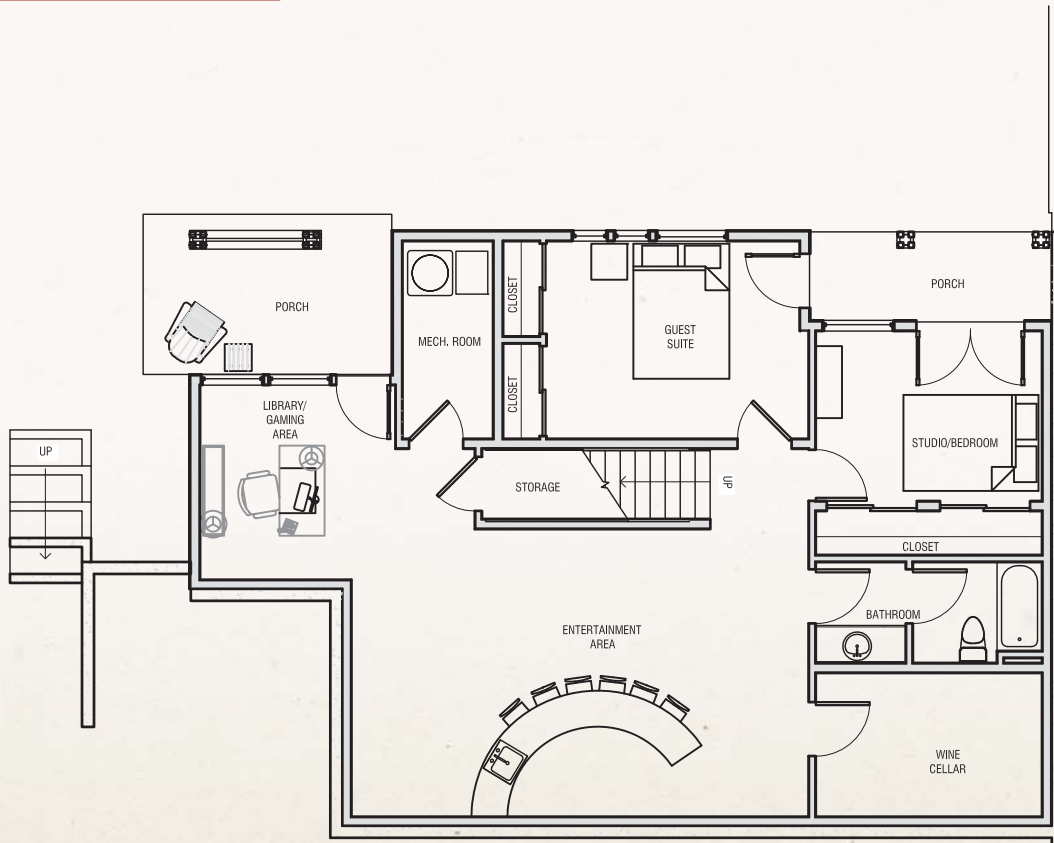

Lower Floor Plan (See other side for Main Level Plan)

Not to Scale

Live Connected. Live Well.

Corner of Highland Blvd & Knolls Drive
Bozeman, Montana 59718 406.522.7084

www.TheKnollsAtHillcrest.com