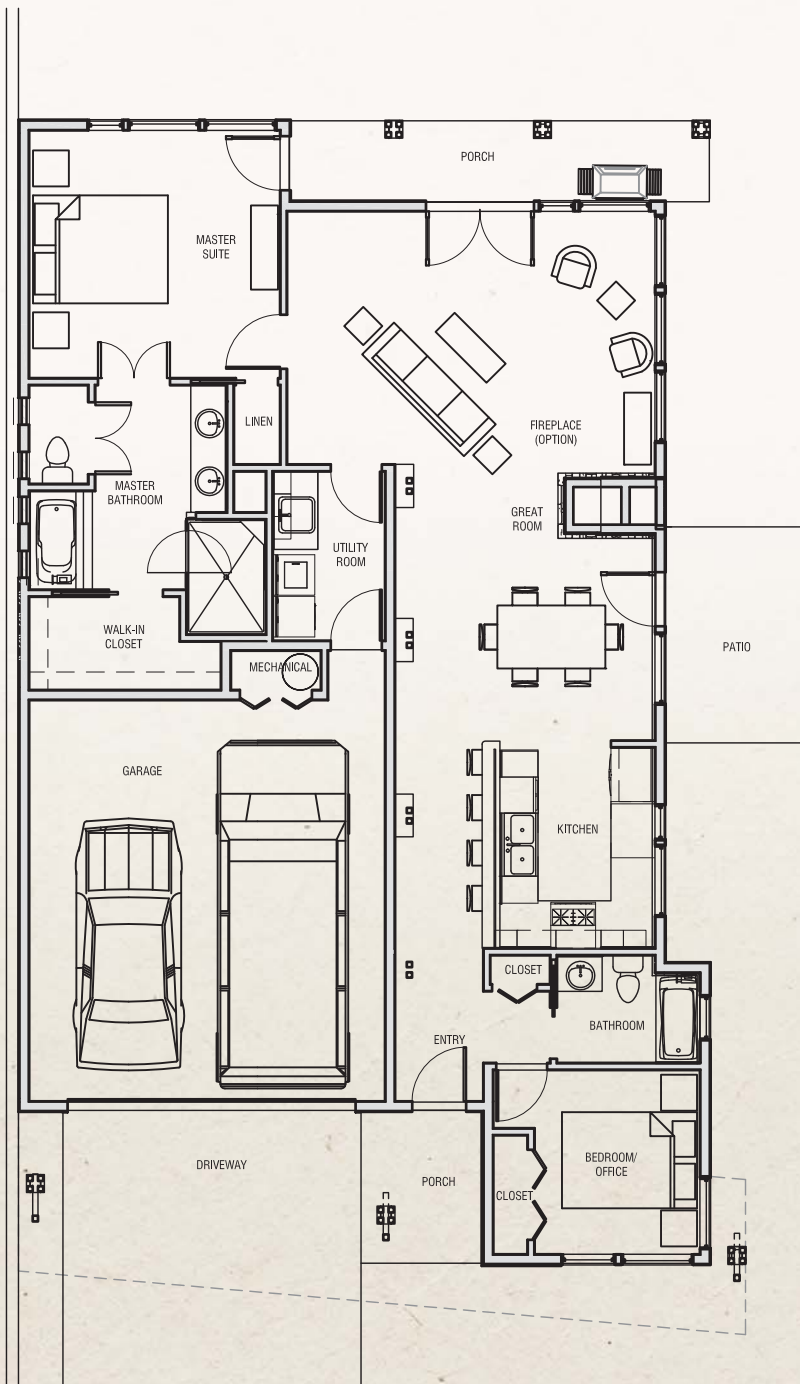

Elderberry

HOME PLANS & FEATURES

2 Bedroom, 2 Bath

Living Area: 1,506 Sq. Ft.

THE KNOLLS
AT HILLCREST

Floor Plan

Not to Scale

Live Connected. Live Well.

Corner of Highland Blvd & Knolls Drive
Bozeman, Montana 59718 406.522.7084

www.TheKnollsAtHillcrest.com

Elderberry

HOME PLANS & FEATURES

2 Bedroom, 2 Bath

Living Area: 1,506 Sq. Ft.

THE KNOLLS
AT HILLCREST

Floor Plan