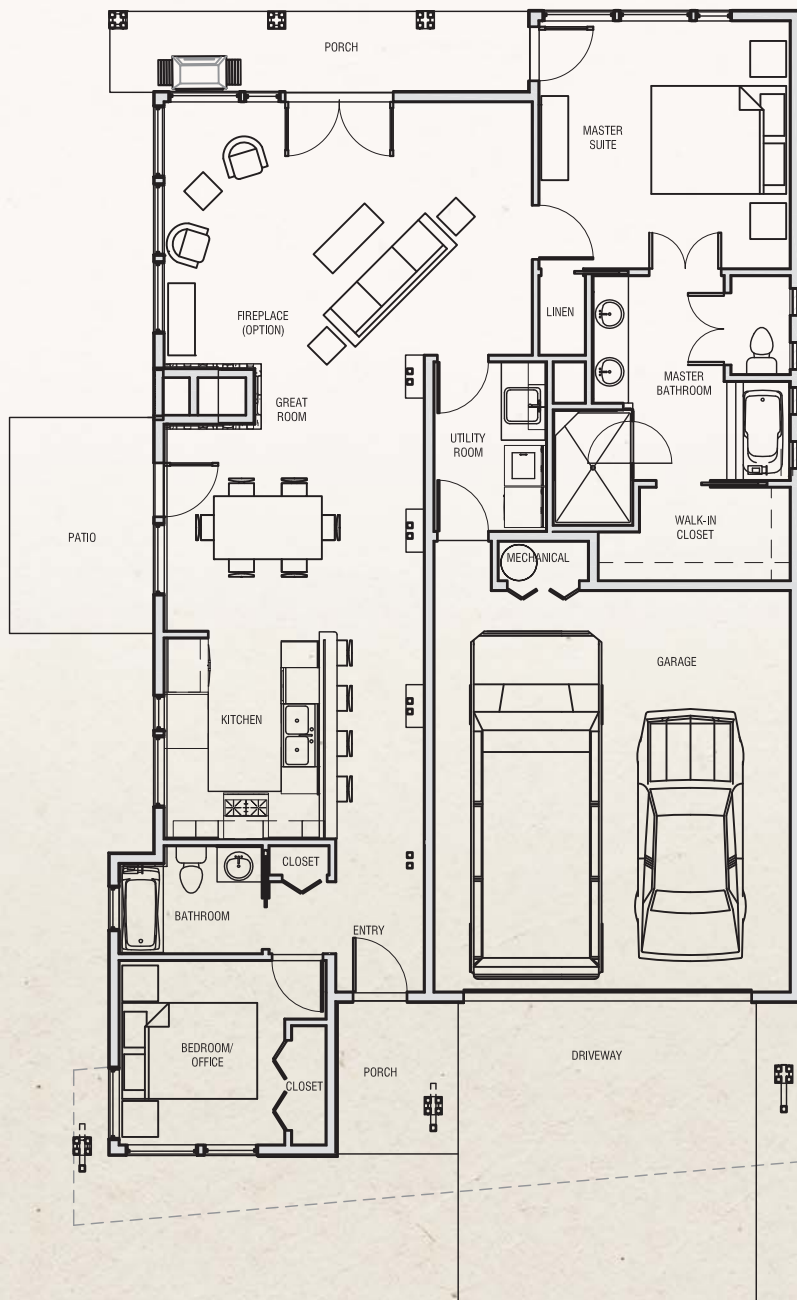

Elderberry

HOME PLANS & FEATURES

2 Bedroom, 2 Bath

Living Area: 1,506 Sq. Ft.

THE KNOLLS
AT HILLCREST

Floor Plan

Not to Scale

Live Connected. Live Well.

Corner of Highland Blvd & Knolls Drive
Bozeman, Montana 59718 406.522.7084

www.TheKnollsAtHillcrest.com

Elderberry

HOME PLANS & FEATURES

2 Bedroom, 2 Bath

Living Area: 1,506 Sq. Ft.

THE KNOLLS
AT HILLCREST

Floor Plan