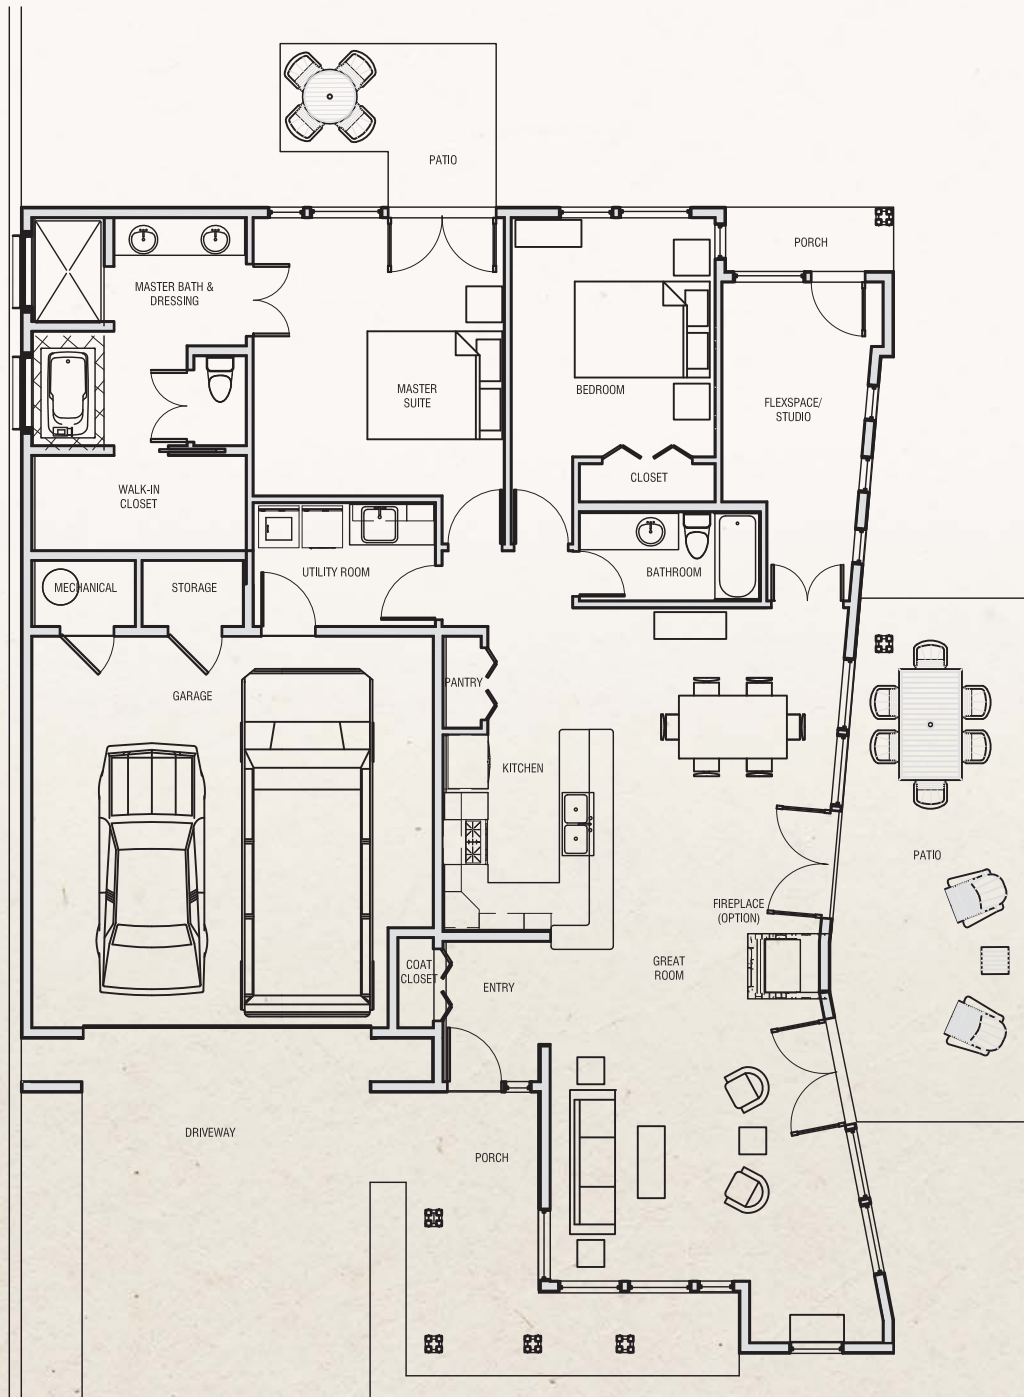

Floor Plan

Not to Scale

Live Connected. Live Well.

Corner of Highland Blvd & Knolls Drive
Bozeman, Montana 59718 406.522.7084

www.TheKnollsAtHillcrest.com