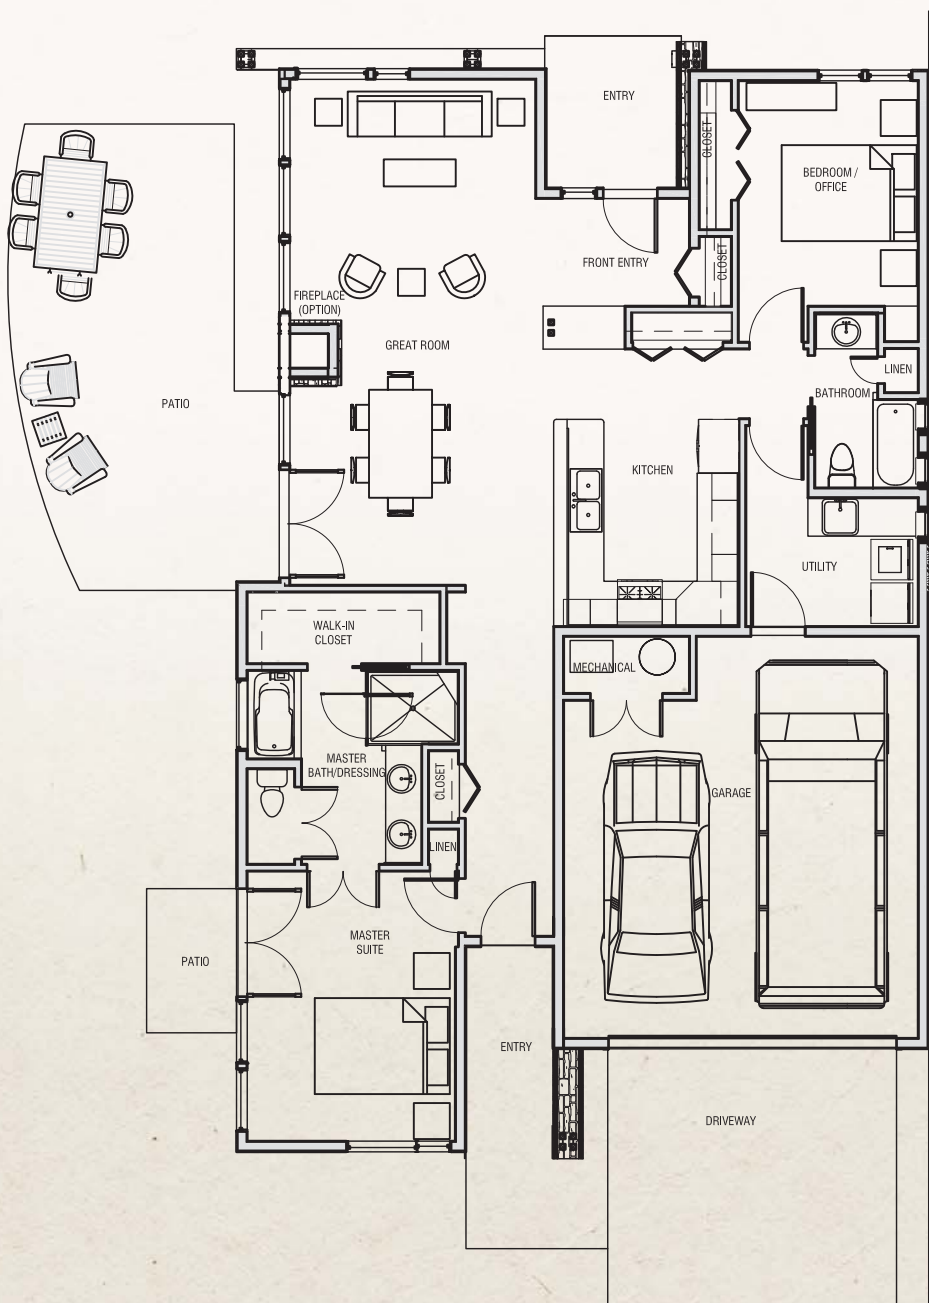

Avens

HOME PLANS & FEATURES

2 Bedroom, 2 Bath

Living Area: 1,512 Sq. Ft.

THE KNOLLS

AT HILLCREST

Floor Plan

Not to Scale

Live Connected. Live Well.

Corner of Highland Blvd & Knolls Drive
Bozeman, Montana 59718 406.522.7084

www.TheKnollsAtHillcrest.com

Avens

HOME PLANS & FEATURES

2 Bedroom, 2 Bath

Living Area: 1,512 Sq. Ft.

THE KNOLLS
AT HILLCREST