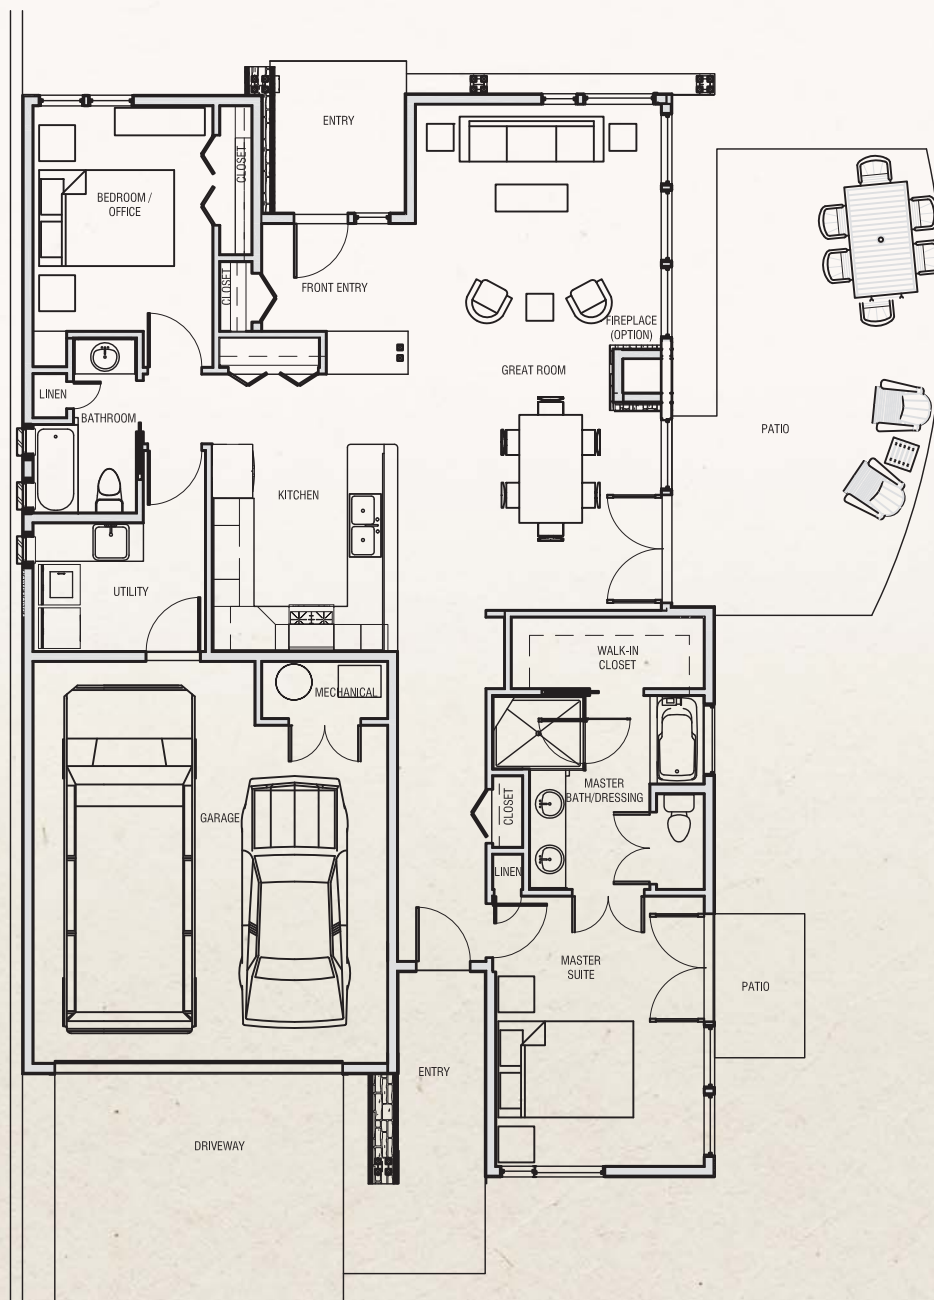

Avens

HOME PLANS & FEATURES

2 Bedroom, 2 Bath

Living Area: 1,512 Sq. Ft.

THE KNOLLS

AT HILLCREST

Floor Plan

Not to Scale

Live Connected. Live Well.

Corner of Highland Blvd & Knolls Drive
Bozeman, Montana 59718 406.522.7084

www.TheKnollsAtHillcrest.com

Avens

HOME PLANS & FEATURES

2 Bedroom, 2 Bath

Living Area: 1,512 Sq. Ft.

THE KNOLLS
AT HILLCREST