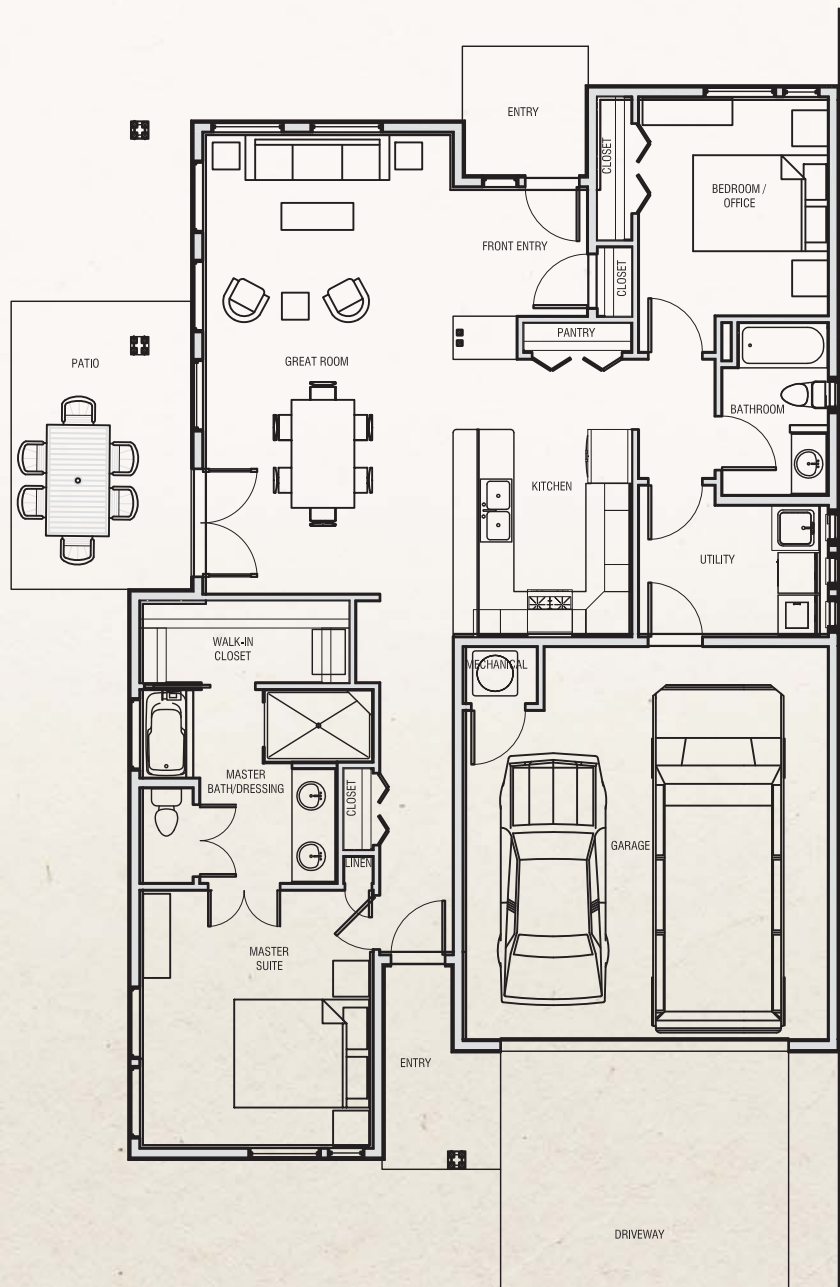

# Aster

HOME PLANS & FEATURES

2 Bedroom, 2 Bath

Living Area: 1,512 Sq. Ft.

THE KNOLLS  
AT HILLCREST

# Aster

HOME PLANS & FEATURES

2 Bedroom, 2 Bath

Living Area: 1,512 Sq. Ft.

## THE KNOLLS

AT HILLCREST