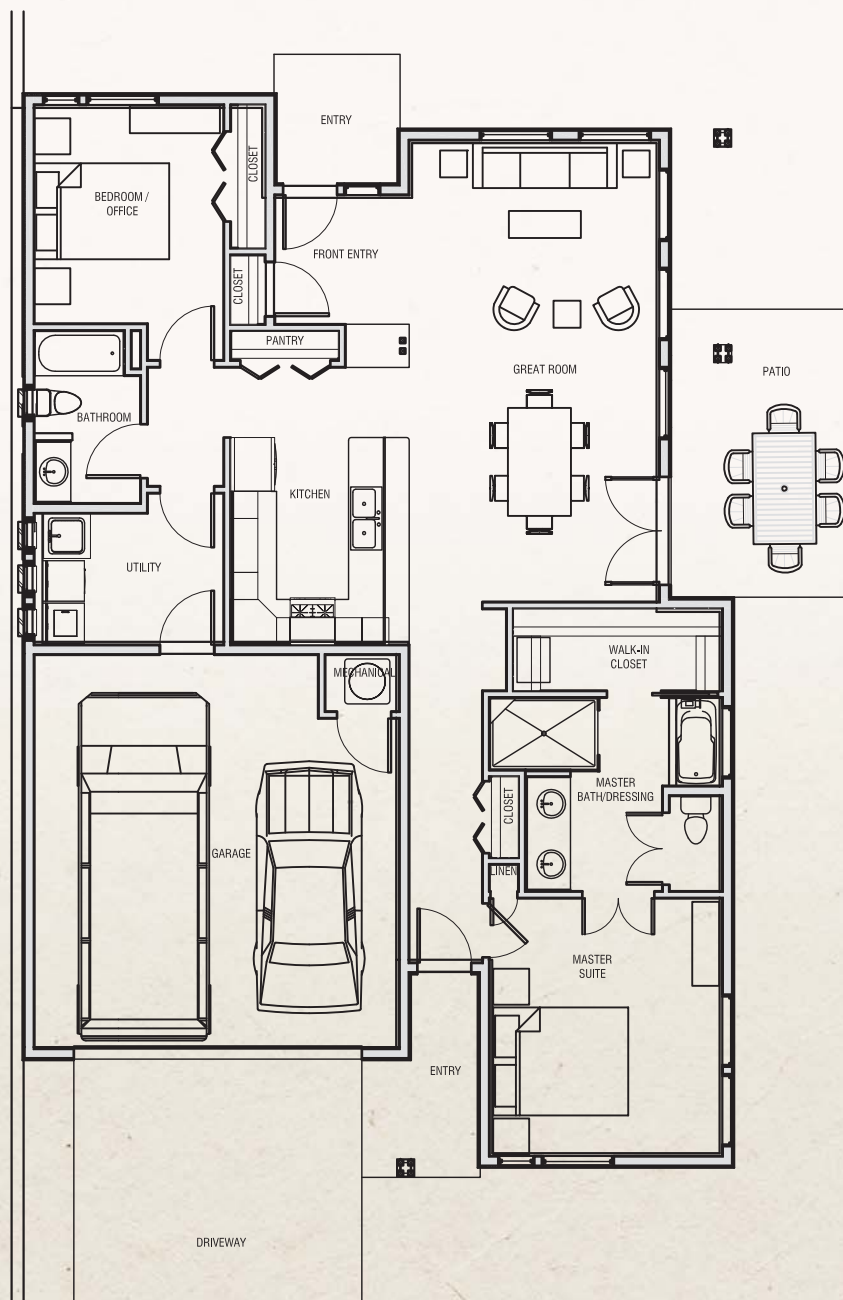

Floor Plan

Not to Scale

Live Connected. Live Well.

Corner of Highland Blvd & Knolls Drive
Bozeman, Montana 59718 406.522.7084

www.TheKnollsAtHillcrest.com